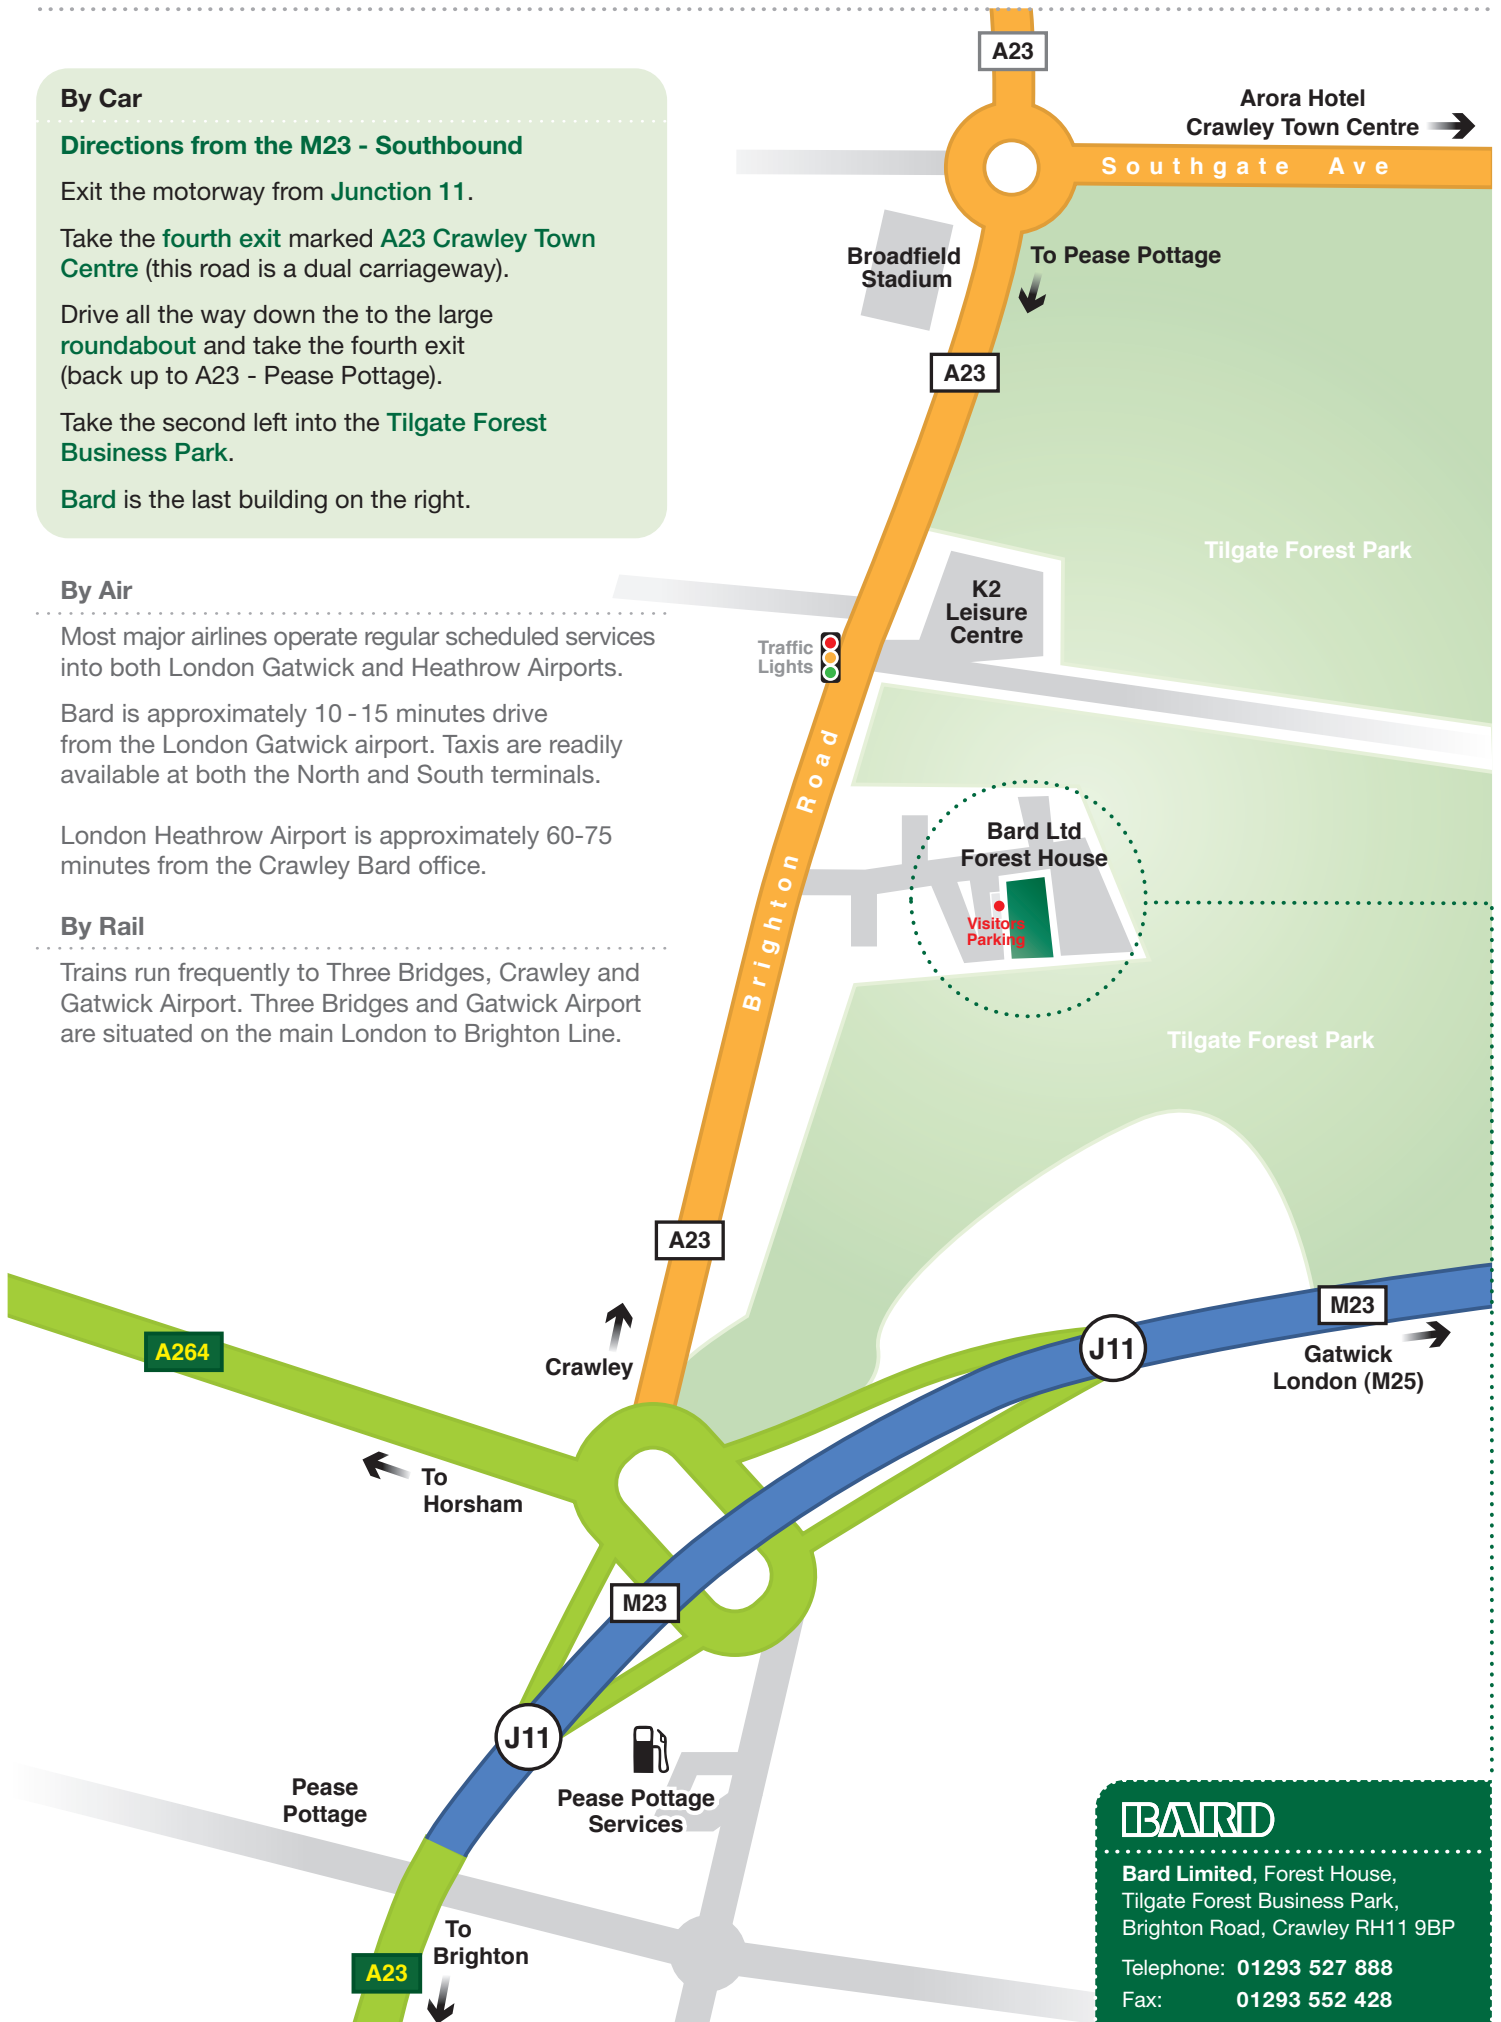

Directions / Map – Bard Crawley Offices

By Car

Directions from the M23 - Southbound

Exit the motorway from **Junction 11**.

Take the **fourth exit** marked **A23 Crawley Town Centre** (this road is a dual carriageway).

Drive all the way down the to the large **roundabout** and take the fourth exit (back up to A23 - Pease Pottage).

Take the second left into the **Tilgate Forest Business Park**.

Bard is the last building on the right.

By Air

Most major airlines operate regular scheduled services into both London Gatwick and Heathrow Airports.

Bard is approximately 10 - 15 minutes drive from the London Gatwick airport. Taxis are readily available at both the North and South terminals.

London Heathrow Airport is approximately 60-75 minutes from the Crawley Bard office.

By Rail

Trains run frequently to Three Bridges, Crawley and Gatwick Airport. Three Bridges and Gatwick Airport are situated on the main London to Brighton Line.