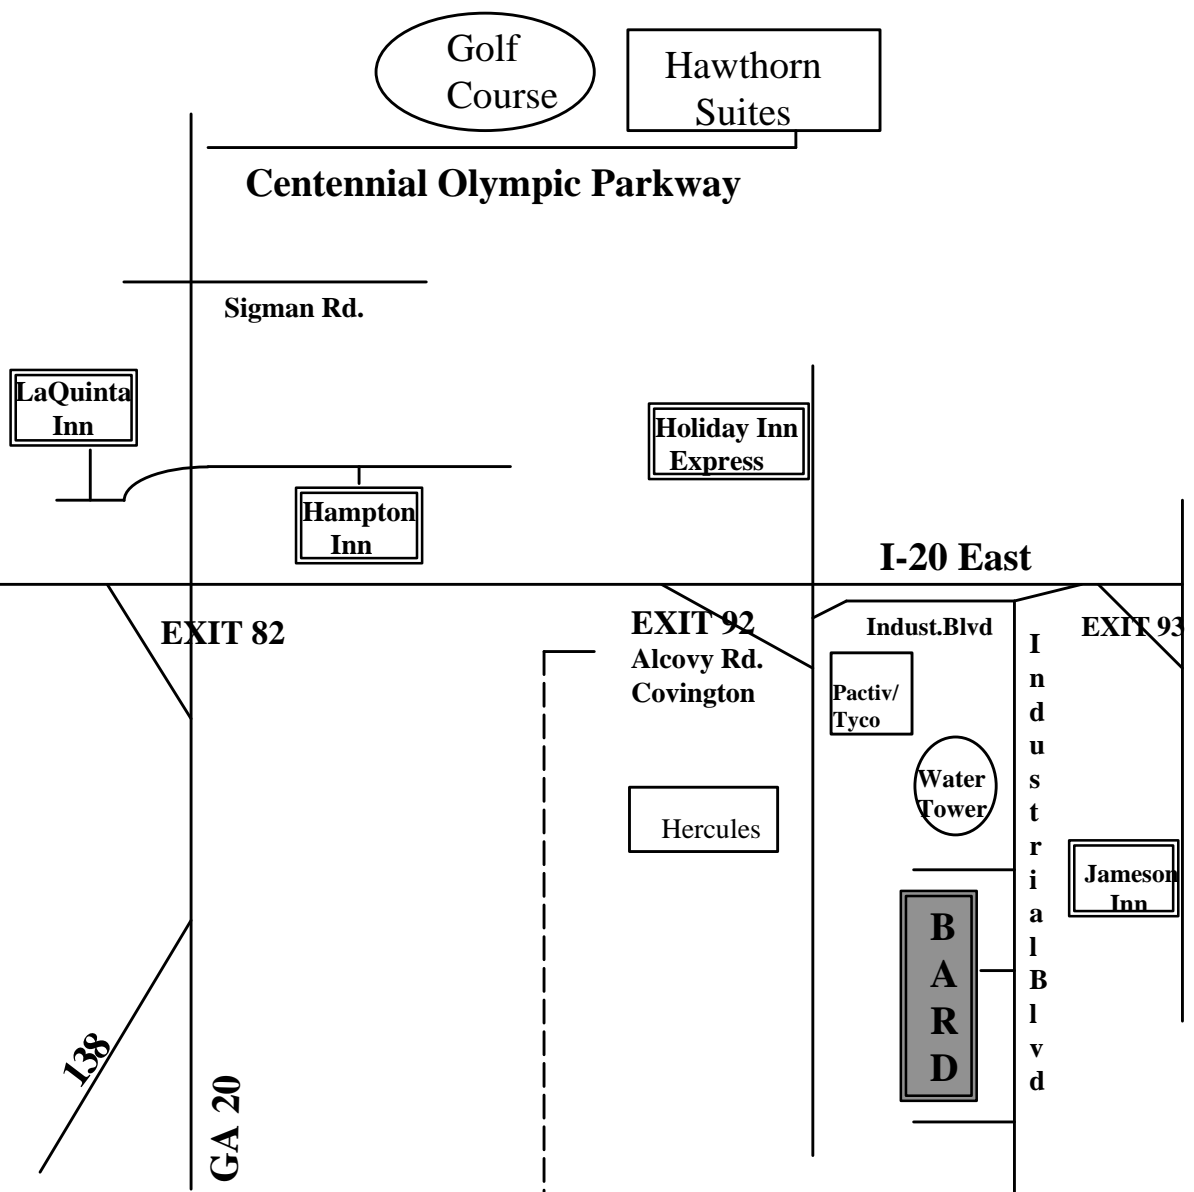

C.R. Bard, Inc.
8195 Industrial Blvd.
Covington, GA 30014-2655
(770)784-6100 or (800)526-4455

I-285
 Take I-85 S. (Riverdale Road) out of airport. Then take I-285 E. to I-20 E.

Take Exit 92, turn left and then take first right onto Industrial Blvd. Go to dead end and turn right. Bard is on the right. Visitor parking is at 2nd entrance near the flagpoles/Bard sign.